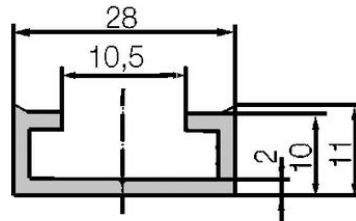

GELBAU - MOUNTING RAIL CLAMPS

3045.1219

C RAIL ALU ,21MM SYSTEM, 2M

PRODUCT DESCRIPTION

SPECIFICATIONS

Fits to	21 mm
Material	Aluminium