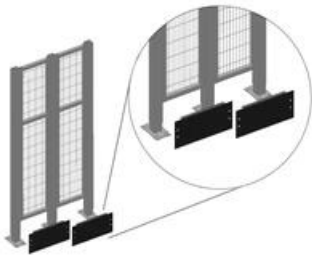

COVER PLATES

10020021

Cover plate 200 mm

PRODUCT DESCRIPTION

Cover plates are compatible with adjustable fence post feet.

SPECIFICATIONS

Width	200 mm
-------	--------