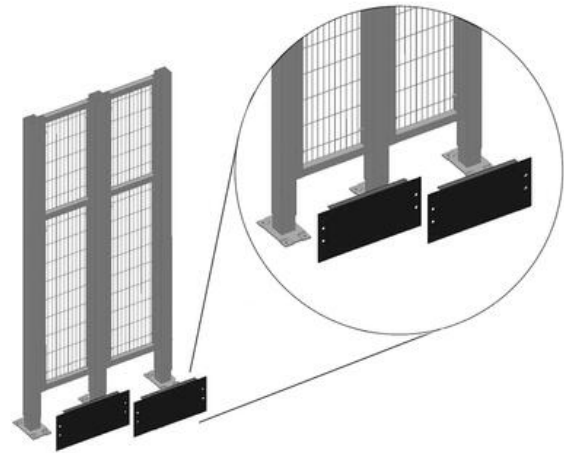

COVER PLATES

10020021

Cover plate 200 mm

PRODUCT DESCRIPTION

Cover plates are compatible with adjustable fence post feet.

SPECIFICATIONS

Width	200 mm
-------	--------