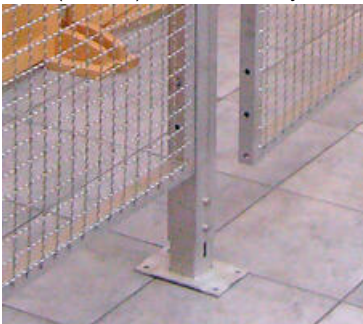

ARION CORROSAFE PANEL

ARION CORROSAFE

- Made of stainless steel
- Robust design
- Easy to install

PRODUCT DESCRIPTION

This system is specially designed to work in corrosive environments such as installations close to the sea as well as indoor and outdoor environments with the presence of aggressive chemicals or air pollutants. CorroSafe is manufactured on request.

The system meets the requirements of the food industry and is based on the same strong and solid design as ProSafe and comes in different stainless steel grades. The panels are made of 30×30 mm stainless steel pipes. The posts are made of 60×60 mm stainless tubes and have either adjustable or welded feet.

Posts (60x60x2) available with adjustable or fixed feet.

Accessories