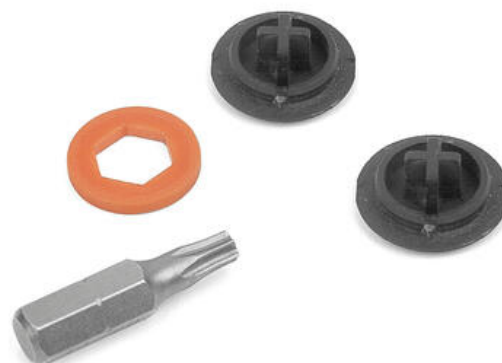

## ACCESSORIES FOR SHS/SHS3 SAFETY HINGE SWITCHES

325.1004.219

M12 cable for SHS, 4-pole, 5m, straight