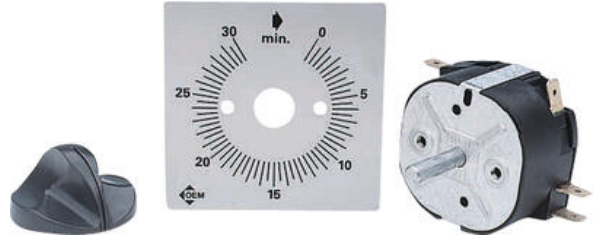

MECHANICAL TIMER

MI2R20615M

TIMER 15M VÄXL.2POL 200/FRP

- Two CO contacts
- Timing range 15 min-12 h
- Ask for more!
- Also customised options

PRODUCT DESCRIPTION

After the set time, both tips of the switch change position.

SPECIFICATIONS

Operating temperature	-30 °C ... 125 °C
Time Range	15 min