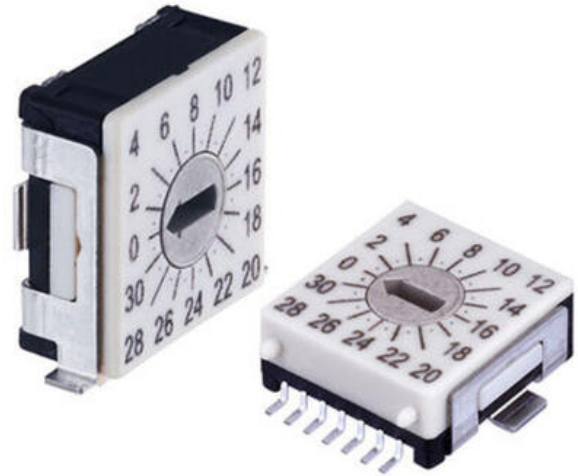

CODE AND MICRO SWITCHES

P25SMT

SMT Code switch 7.0 x 7.0 x 2.0mm

- Code switches
- Micro switches
- Finger wheels

PRODUCT DESCRIPTION

Hartmann's product range also includes micro switches and finger wheels.