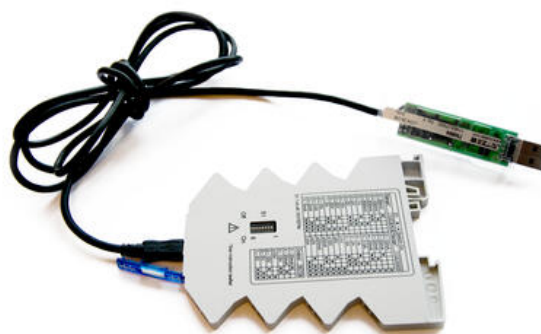

## CABLE FOR PROGRAMMABLE SIGNAL CONVERTERS

750894

PROG. Intreface cable for Progr.Convert.