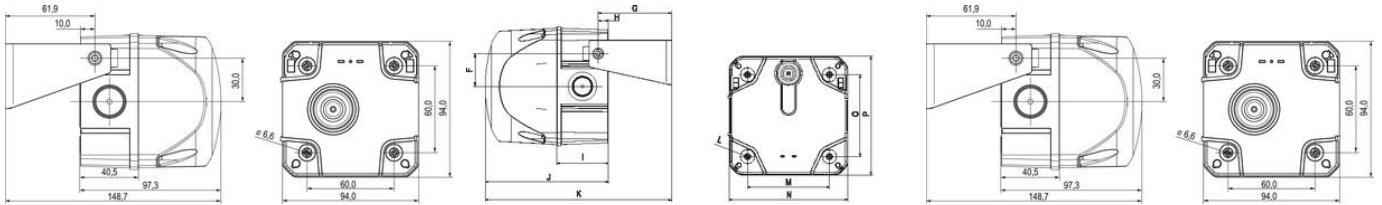

## Q SERIES, CUBIC BEACON, 94MM, 132MM, 184MM OR 228MM

874161313

QDS LED BEACON 230VAC AMBER

- 94mm, 132mm, 184mm or 228mm Cubic beacon
- Steady, Flashing, Strobe and Multi-strobe light options
- Wide control voltage range

### PRODUCT DESCRIPTION

The Q series is the largest and most comprehensive beacon series in four sizes with a square design. The extensive product range is available in 94 mm, 132 mm, 184 mm and 228 mm sizes and is available with state-of-the-art LED or xenon technology.

### SPECIFICATIONS

Color House	Red
Color Lens	Orange
Diameter	94 mm
Flash Frequency	1 Hz
Height	99 mm
IK Class	9
IP Class	IP66
Light source	LED
Light type	Flash

<b>Nominal current</b>	75 mA
<b>Nominal Supply Voltage</b>	230-240 V AC
<b>Operational Temperature</b>	-30°C ... 60°C
<b>Terminal connection</b>	2.5 mm <sup>2</sup>