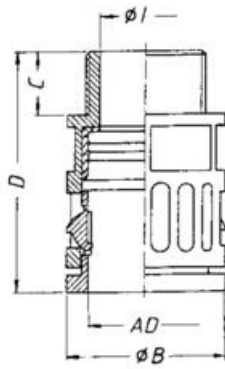

## RQG STRAIGHT, QUICK-TYPE, METRIC

5020.049.207

Straight connector.RQG1-P PG 7 Black

- Metric or PG thread
- Straight
- RQG IP 68/ IP 69K
- RQG1 IP 66

## SPECIFICATIONS

Hose Dimension AD	10
Thread	PG7
Pack Size	50
IP Class	IP66
Approvals	CPT, cRUus, Lloyd's, REACH, RoHS, VDE
Color	Black
Temperature range from	-40 °C
Temperature range to	120 °C
Material	Polyamide