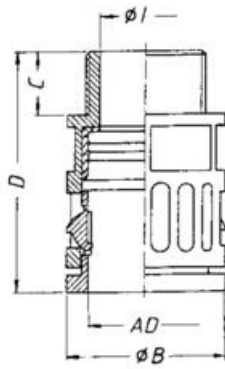

RQG STRAIGHT, QUICK-TYPE, METRIC

5020.049.221

Straight connector.RQG1-P PG 21 Black

- Metric or PG thread
- Straight
- RQG IP 68/ IP 69K
- RQG1 IP 66

PRODUCT DESCRIPTION

RQG and RQG1 connectors are made of polyamide. They are highly resistant against oil, various acids and solvents. Halogen-free.

RQG is rated IP68, RQG1 IP66.

SPECIFICATIONS

Hose Dimension AD	28.5
Thread	PG21
Pack Size	25
IP Class	IP66
Approvals	CPT, cRUus, Lloyd's, REACH, RoHS, VDE
Color	Black
Temperature range from	-40 °C
Temperature range to	120 °C
Material	Polyamide