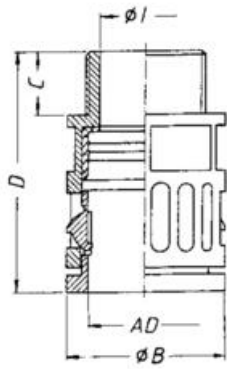

## RQG STRAIGHT, QUICK-TYPE, METRIC

5020.049.248

Straight connector.RQG1-P PG 48 Black

- Metric or PG thread
- Straight
- RQG IP 68/ IP 69K
- RQG1 IP 66

### SPECIFICATIONS

Hose Dimension AD	54.5
Thread	PG48
Pack Size	10
IP Class	IP66
Approvals	CPT, cRUus, Lloyd's, REACH, RoHS, VDE
Color	Black
Temperature range from	-40 °C
Temperature range to	120 °C
Material	Polyamide