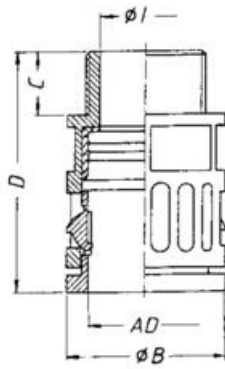

RQG STRAIGHT, QUICK-TYPE, METRIC

5020.026.221

Straight connector.RQG-P PG 21 Black

- Metric or PG thread
- Straight
- RQG IP 68/ IP 69K
- RQG1 IP 66

PRODUCT DESCRIPTION

RQG and RQG1 connectors are made of polyamide. They are highly resistant against oil, various acids and solvents. Halogen-free.

RQG is rated IP68, RQG1 IP66.

SPECIFICATIONS

Hose Dimension AD	28.5
Thread	PG21
Pack Size	25
IP Class	IP68, IP69K
Approvals	CPT, cRUus, DB, Lloyd's, REACH, RoHS, VDE
Color	Black
Temperature range from	-40 °C
Temperature range to	120 °C
Material	Polyamide