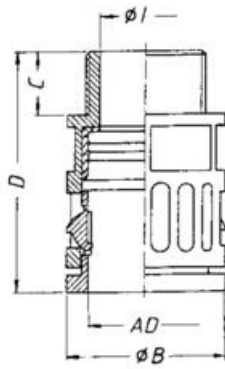

RQG STRAIGHT, QUICK-TYPE, METRIC

5020.026.248

Straight connector.RQG-P PG 48 Black

- Metric or PG thread
- Straight
- RQG IP 68/ IP 69K
- RQG1 IP 66

PRODUCT DESCRIPTION

RQG and RQG1 connectors are made of polyamide. They are highly resistant against oil, various acids and solvents. Halogen-free.

RQG is rated IP68, RQG1 IP66.

SPECIFICATIONS

Hose Dimension AD	54.5
Thread	PG48
Pack Size	10
IP Class	IP68, IP69K
Approvals	CPT, cRUus, DB, Lloyd's, REACH, RoHS, VDE
Color	Black
Temperature range from	-40 °C
Temperature range to	120 °C
Material	Polyamide