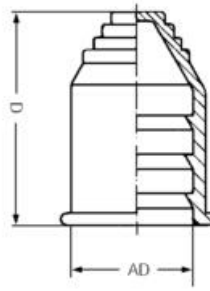

RQE END CAP

5030.012.207

End-sleeve RQE 10 Black

- TPE
- Temperature range from -40 °C to +120 °C

PRODUCT DESCRIPTION

End cap RQE, available in black or grey color.

SPECIFICATIONS

Hose Dimension AD	10
Pack Size	50
Color	Black
Temperature range from	-40 °C
Temperature range to	120 °C
Weight kg / 100 ± 10%	0.16
Material	Thermoplastic

Grey	Black	AD	D
5030.012.007	5030.012.207	10,0	29,0
5030.013.009	5030.012.209	13,0	32,5
5030.012.011	5030.012.211	15,8	36,5
5030.012.013	5030.012.213	18,5	37,5
5030.012.016	5030.012.216	21,2	37,5
5030.012.021	5030.012.221	28,5	40,2
5030.012.029	5030.012.229	34,5	44,2
5030.012.036	5030.012.236	42,5	46,0