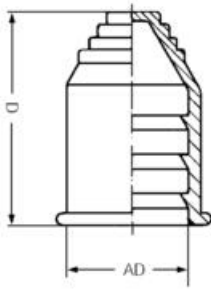

RQE END CAP

5030.012.207

End-sleeve RQE 10 Black

- TPE
- Temperature range from -40 °C to +120 °C

PRODUCT DESCRIPTION

End cap RQE, available in black or grey color.

SPECIFICATIONS

Hose Dimension AD	10
Pack Size	50
Color	Black
Temperature range from	-40 °C
Temperature range to	120 °C
Weight kg / 100 ± 10%	0.16
Material	Thermoplastic

Grey	Black	AD	D
5030.012.007	5030.012.207	10,0	29,0
5030.013.009	5030.012.209	13,0	32,5
5030.012.011	5030.012.211	15,8	36,5
5030.012.013	5030.012.213	18,5	37,5
5030.012.016	5030.012.216	21,2	37,5
5030.012.021	5030.012.221	28,5	40,2
5030.012.029	5030.012.229	34,5	44,2
5030.012.036	5030.012.236	42,5	46,0