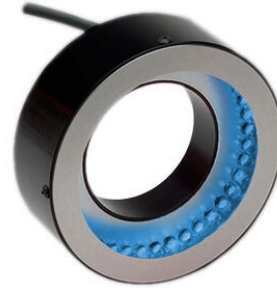

ADVANCED ILLUMINATION - RL3940 - POWERFUL DARK FIELD RING LIGHTING

Powerful

SERIE-RL3940
Ring light RL3940

- Lighting for low angles in a compact format, only 100 mm in diameter

PRODUCT DESCRIPTION

SPECIFICATIONS

Approvals	CE, RoHS
Cable length	2m
Feed	C1, C5, IC, I3, I3S, 24
Life Span	50000 h
Temperature range from	0 °C
Temperature range to	60 °C
Wave-Length	WHI, 395, 470, 520, 625, 660, 850