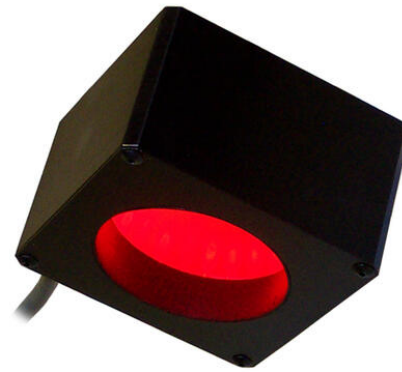

ADVANCED ILLUMINATION - DL2230 - GENERAL PURPOSE DIFFUSE LIGHT

General Purpose

SERIE-DL2230
DL2230 diffuse light

- A modified, extremely efficient integrating light source
- Compact, space saving design - ideally suited for inspecting small, specular objects
- Wide range of wavelengths

PRODUCT DESCRIPTION

SPECIFICATIONS

Approvals	CE, RoHS
Feed	C1, C5, IC, I3, I3S, 24
Life Span	50000 h
Temperature range from	0 °C
Temperature range to	60 °C
Wave-Length	WHI, 395, 470, 520, 625, 880