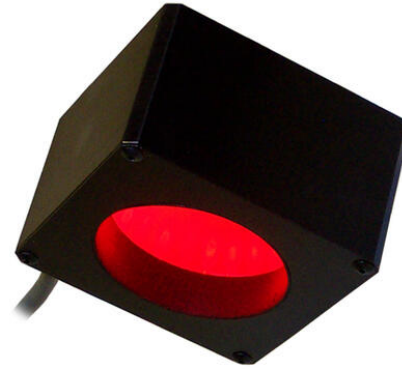

## ADVANCED ILLUMINATION - DL2230 - GENERAL PURPOSE DIFFUSE LIGHT

General Purpose

SERIE-DL2230  
DL2230 diffuse light

- A modified, extremely efficient integrating light source
- Compact, space saving design - ideally suited for inspecting small, specular objects
- Wide range of wavelengths