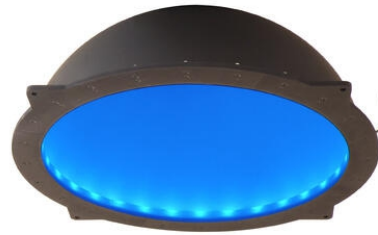

ADVANCED ILLUMINATION - DL180 - LARGE AREA DIFFUSE LIGHT

Large Area

SERIE-DL180
DL180 diffuse light

- Large 1.12 meter (44") dome
- Diffuse dome for inspecting specular objects
- Designed for large object inspections

PRODUCT DESCRIPTION

SPECIFICATIONS

Approvals	CE, RoHS
Feed	C1, C5, IC, I3, I3S
Life Span	50000 h
Temperature range from	0 °C
Temperature range to	60 °C
Wave-Length	WHI, 455, 530, 625