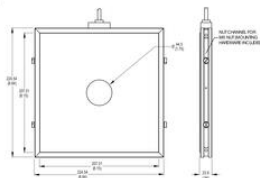

Dimensional Information

STANDARD CABLE LENGTH: 1.5 Meter (5F)

Dimensional Information

STANDARD CABLE LENGTH: 1.5 Meter (5F)

STANDARD CABLE LENGTH: 1.5 Meter (5F)