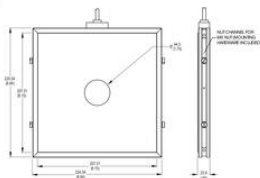

ADVANCED ILLUMINATION - FD 2D EXPANDABLE SERIES - BACK LIT FLAT DIFFUSE LIGHTS

Back Lit Flat

SERIE-FD2D
FD 2D flat diffuse light

- Space saving design for illuminating highly reflective objects
- Diffuse illumination in 1" x 1" increments; Sizes from 4" x 4" to 22" x 34" (even) or 3" x 3" up to 21" x 33" (odd)
- Space saving design

Dimensional Information

STANDARD CABLE LENGTH: 1.5 Meter (5F)

Dimensional Information

STANDARD CABLE LENGTH: 1.5 Meter (5F)

STANDARD CABLE LENGTH: 1.5 Meter (5F)