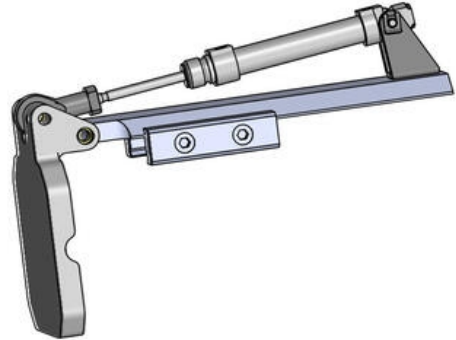

PNEUMATIC SHUTTERS

50.200.010

Pneumatic shutter for Salamander and Gecko series

- Seals the front window when the camera is not operational
- Can be used in combination with Wind Curtain
- Compact size
- For Salamander, Gecko and Orca enclosures

PRODUCT DESCRIPTION

Pneumatic shutter seals the front window hermetically during image acquisition breaks. Application examples are positioning checks prior to milling in a machining center, where coolant and chips would contaminate or even scratch the window.