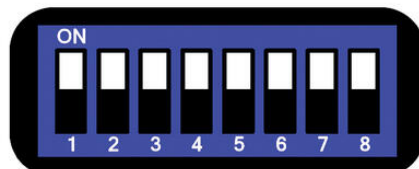

Output	2xPNP
PL	e (EN ISO 13849-1)
Protection height	500 mm
Reaction time	14 ms
Sensing distance	0,5-50 m
SIL	3 (EN IEC 61508)
Supply voltage	24 V DC
T1 (Life Time In Years)	20
Temperature range bearing, from	-25 °C
Temperature range bearing, to	70 °C
Temperature range from	-10 °C
Temperature range to	55 °C
Voltage Tolerance	±20 %