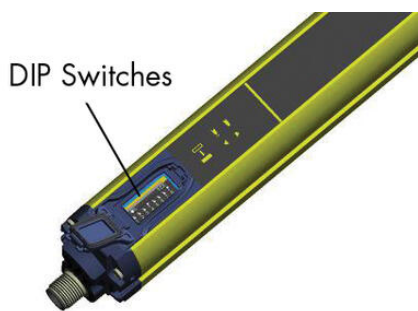

Output	2xPNP
PL	e (EN ISO 13849-1)
Protection height	500 mm
Reaction time	14 ms
Sensing distance	0,5-50 m
SIL	3 (EN IEC 61508)
Supply voltage	24 V DC
T1 (Life Time In Years)	20
Temperature range bearing, from	-25 °C
Temperature range bearing, to	70 °C
Temperature range from	-10 °C
Temperature range to	55 °C
Voltage Tolerance	±20 %

dip-sw	Function	ON	OFF
1,5	-	-	-
2,6	-	-	-
3,7	EDM	Deactivated	Activated
4,8	Reset	Automatic	Manual