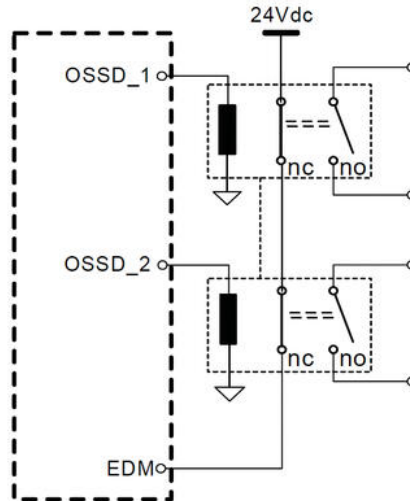

DATALOGIC - LIGHT BEAM SG BODY BIG

SG4-B2-050-OO-E

SG4 Body Big, 2-beam, EDM, 6-60m

- Range up to 60m
- 2, 3 alt. 4 beams
- Type 4 according to EN 61496-1

PRODUCT DESCRIPTION

SPECIFICATIONS

Approvals	CE, cULus, TÜV
Cable Length Max	70 m
Conforming To	EMC, LVD, MD
Contact Current Max	0.5 A
Distance Max	60 m
Function	EDM, Manual/Automatic restart
IP Class	IP65
Material of body	Aluminium
Number Of Beams	2
PL	e (EN ISO 13849-1)
Protection height	500 mm
Scope	6-60 m
SIL	3 (EN IEC 61508)
Supply voltage	24 V DC
Temperature range from	0 °C
Temperature range to	55 °C

Voltage Tolerance

±20 %

RESET/RESTART/ RESTART MODE		Automatic restart
RESET/RESTART/ RESTART MODE		Manual restart

RESET/RESTART/ RESTART MODE		Automatic restart
RESET/RESTART/ RESTART MODE		Manual restart