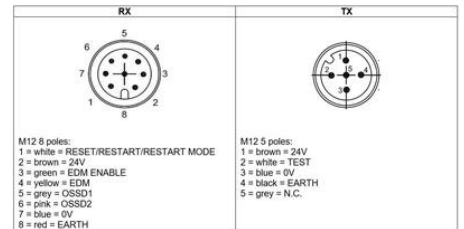

RESET/RESTART/ RESTART MODE		Automatic restart
RESET/RESTART/ RESTART MODE		Manual restart