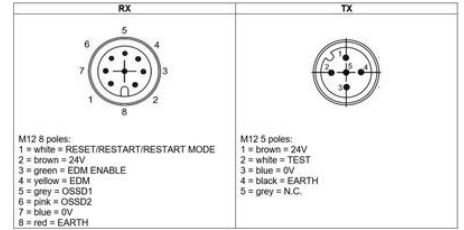

Voltage Tolerance

±20 %