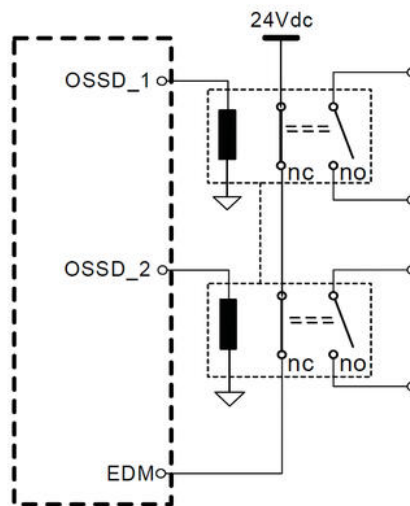

RESET/RESTART/ RESTART MODE		Automatic restart
RESET/RESTART/ RESTART MODE		Manual restart